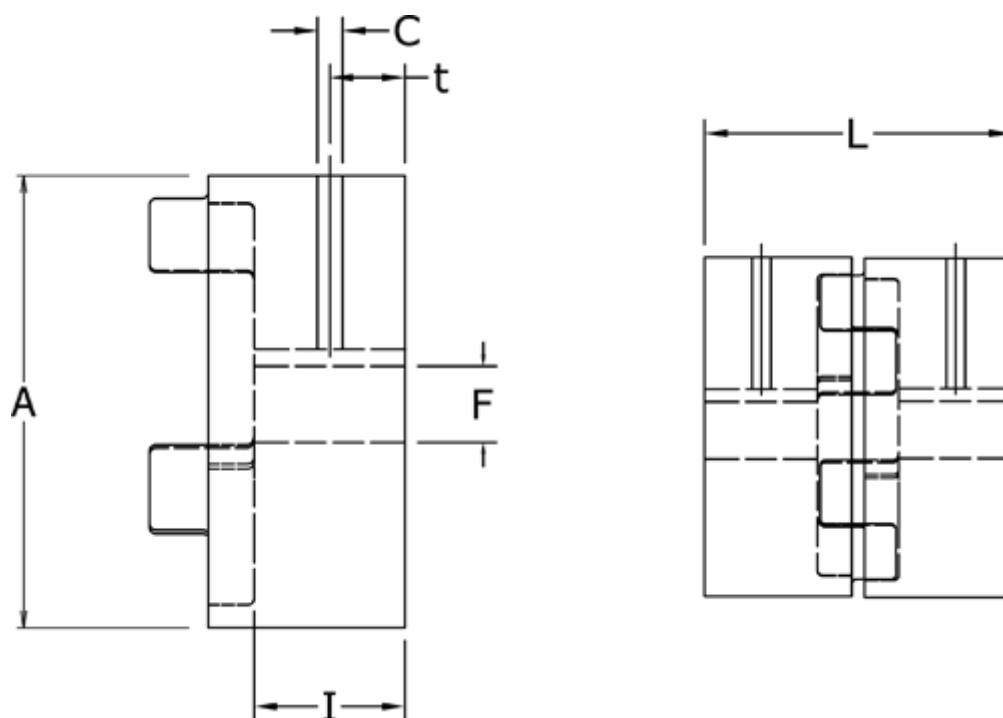

Article number: 3335019F010

Description: Coupling hub Klonex ES 19/24
ALU Aluminium, Bore 10H7 mm w/keyway & setscrew

Measures

A = 40
C = M5
F = 10
I = 25
L = 66
t = 10.0